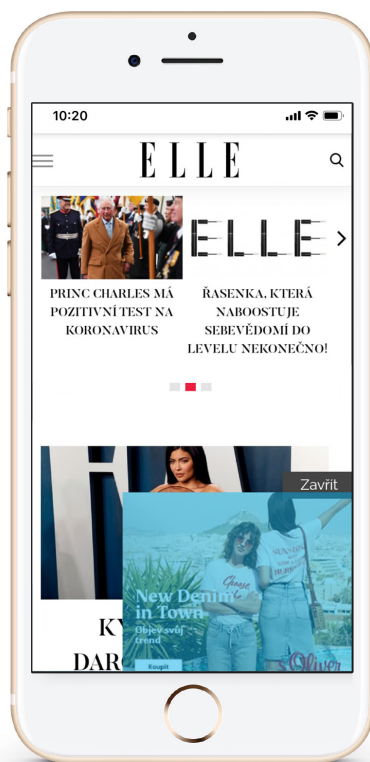

Standard specifications:

DIMENSIONS:


The size is automatically adjusted to the resolution of the browser window.

DATA SIZE (max.):	100 kB
--------------------------	--------

URL must be provided.

Static creative:

Format: JPG, GIF, PNG

Pop-up is displayed at the bottom of the browser window. Its fixed to the browser window and when scrolling down, it remains „stuck“ to the bottom of the window.

Banner contains a close button.

Preview:


