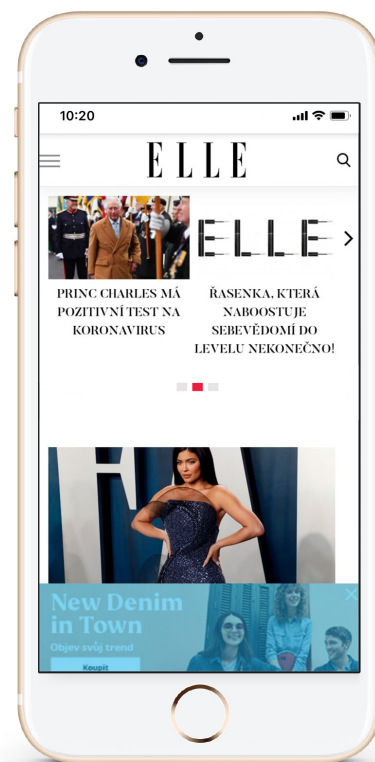

Standard specifications:

DIMENSIONS:


The size is automatically adjusted to the resolution of the browser window.

DATA SIZE (max.):	100 kB
--------------------------	--------

Banner contains a close button.

Preview:


